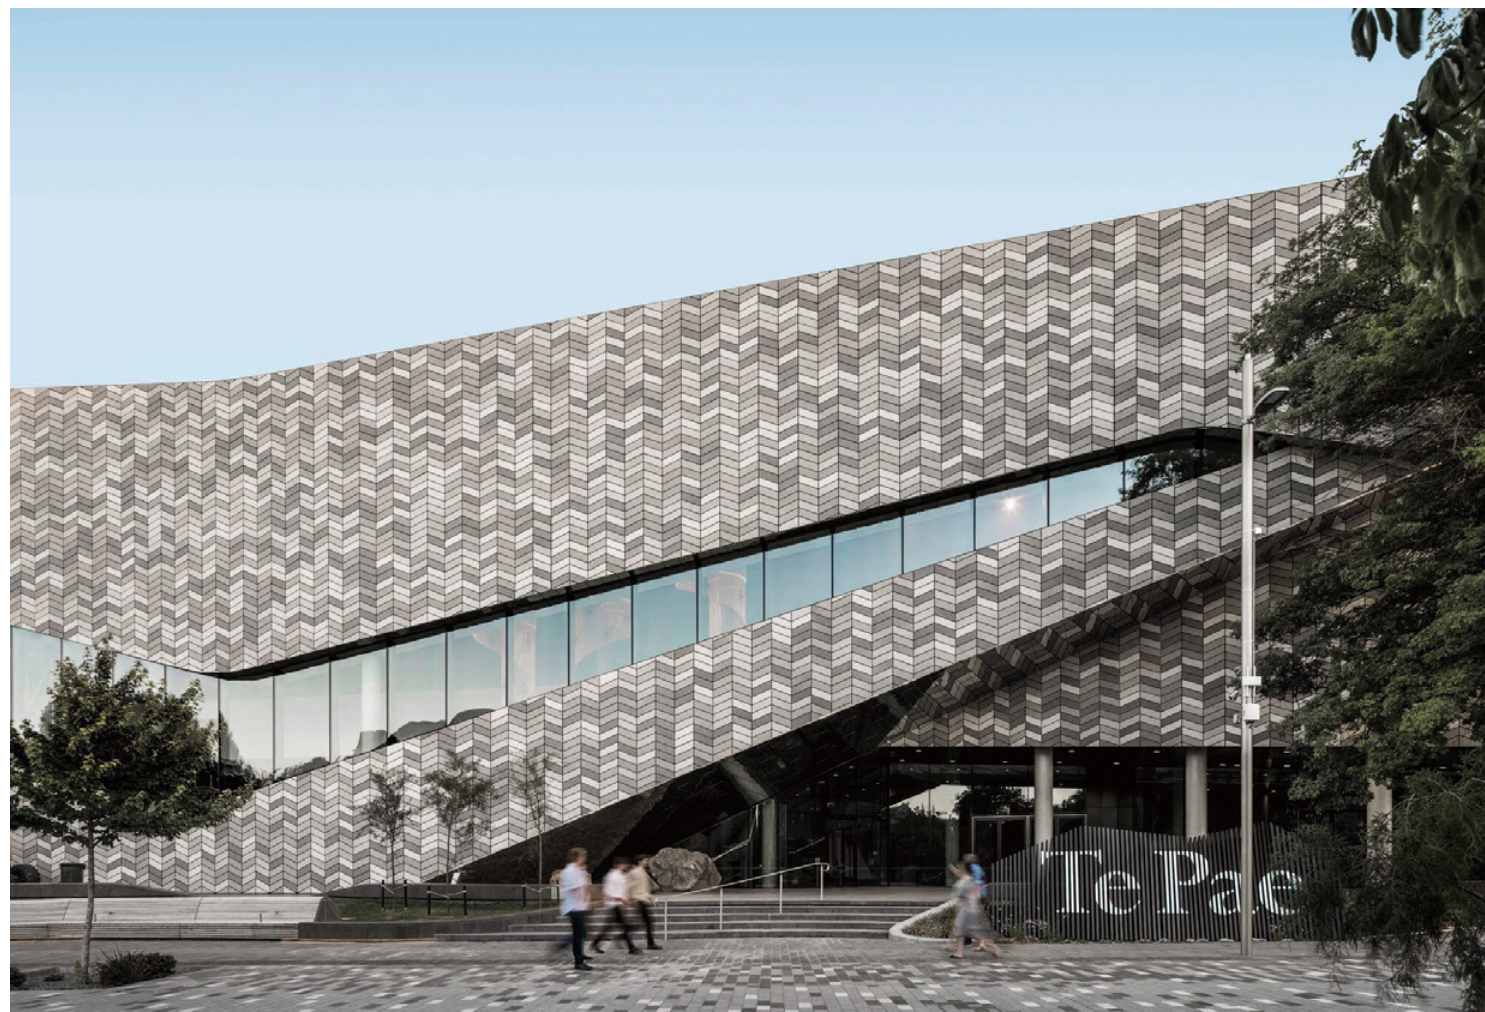

## G Os Red

480x120 mm

**G Silver Scales Grey**

600x150 mm