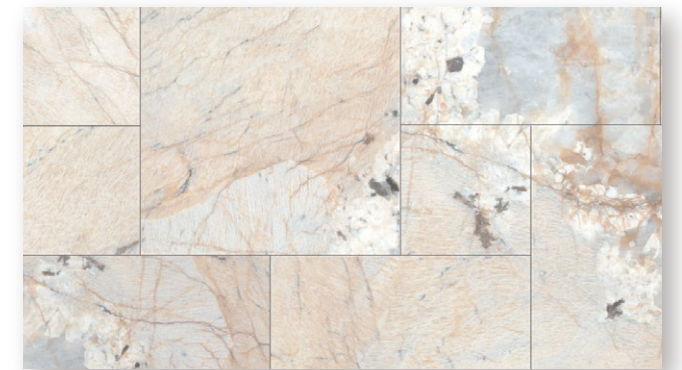

C Jade Blue

C Athens Yellow