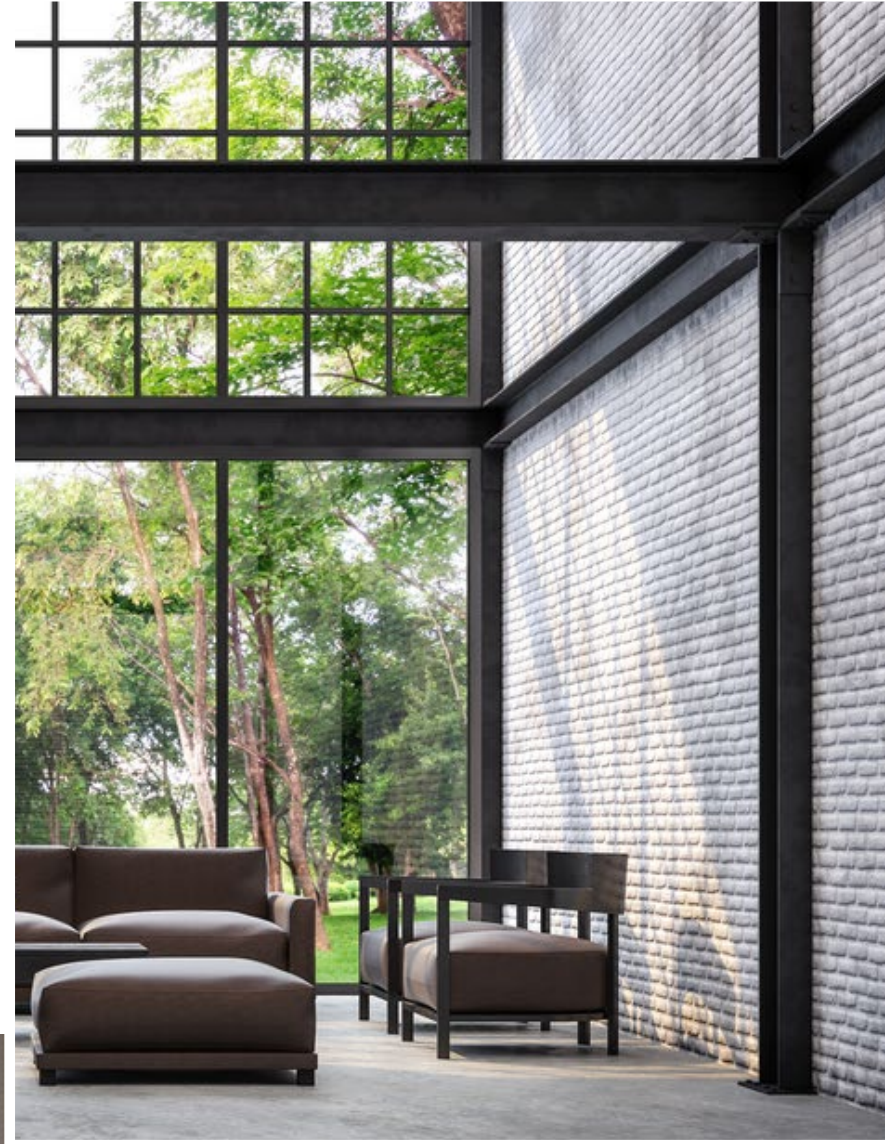

## E Impression Red

480x120 mm

240x120 mm