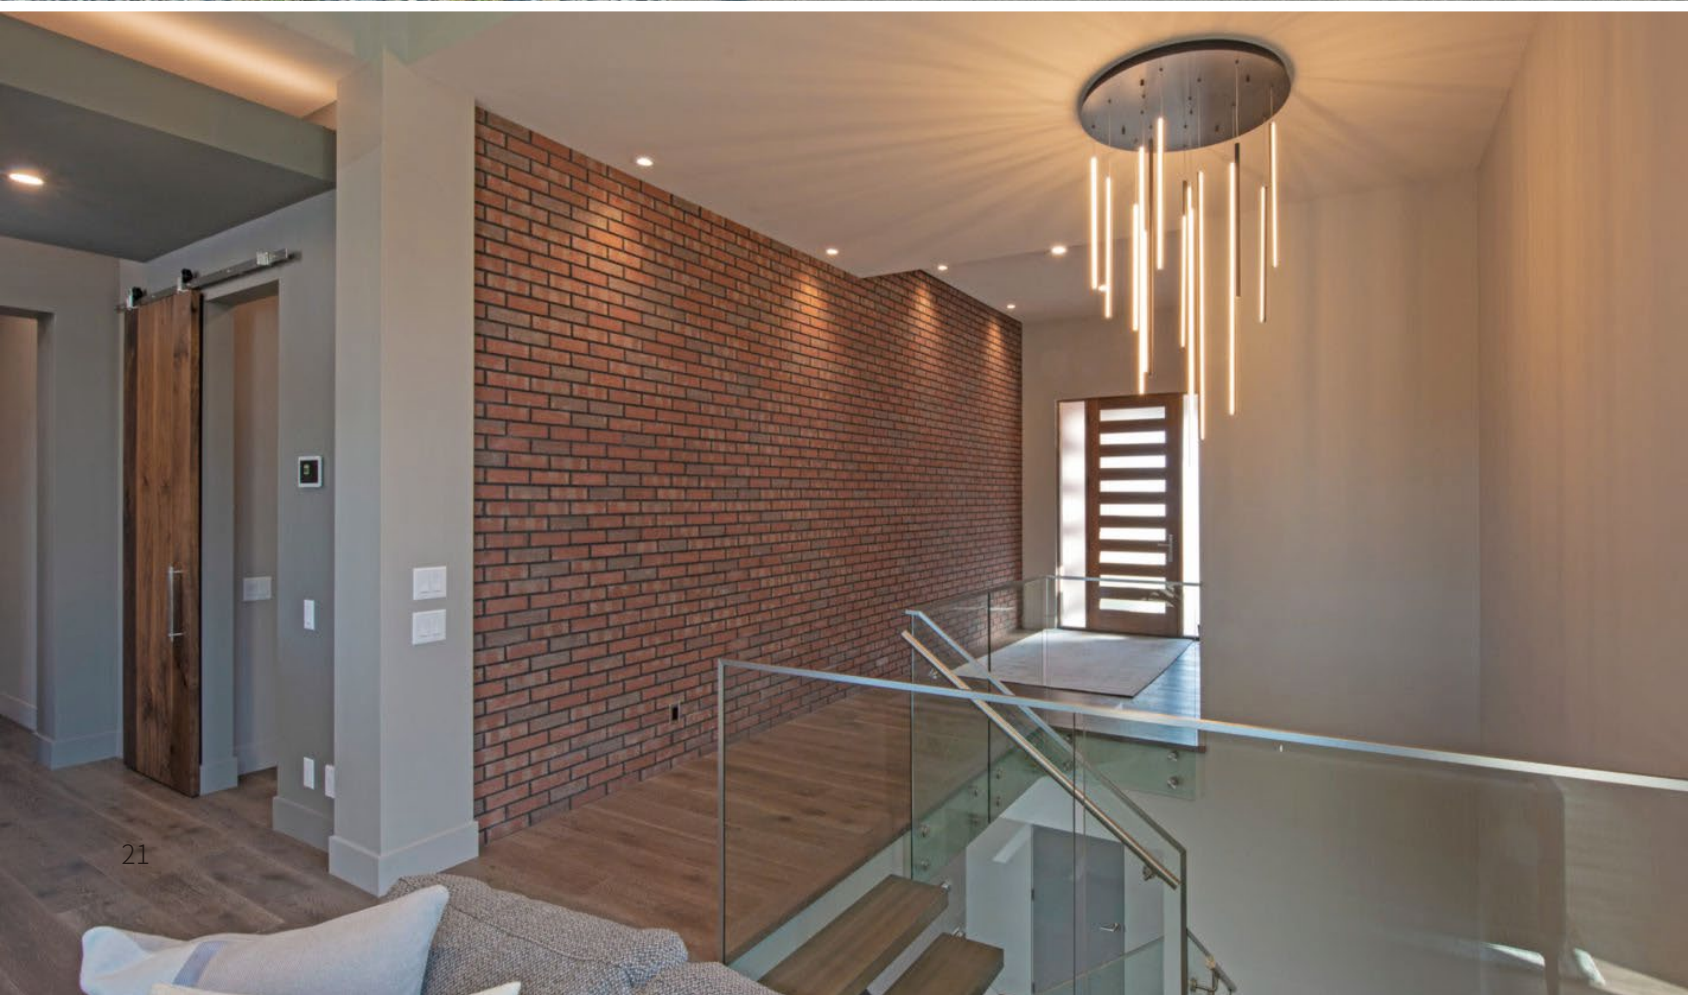

## G Os Red

480x120 mm

**G Silver Scales Grey**

600x150 mm