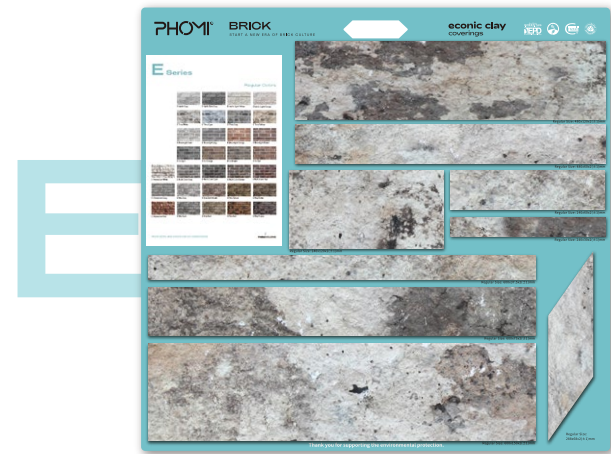

PHOMI BRICK Standard Sample Handheld Board

730x690 mm

E series

Certifications

1. UL: American Conference of Governmental Industrial
2. EU CE certification and Class A fireproof certification
3. Russia (GoST) standard certification
4. Polish Conference of Governmental Industrial
5. TPAT Customs-Trade Partnership
6. 2014/90/EU MED 96/98/ECe 2014/
7. Czech Republic fire safety A Class
8. Russia fire safety A Class
9. Malaysia fire safety A class
10. Singapore Greenable Green certification
11. Korea Green Building Material certification
12. UNIEN ISO 14021: Products contain at least 40 percent recyclable material before consumption
13. China certification and Class A fireproof certification
14. UNIEN ISO9001 National Quality Management System certification
15. China National Safety Standardization Production Certificate
16. China National Occupational Safety and Health Management System Administration
17. CCEP(China Certification for Environmental Products)
18. China 3-star Greenable Green certification

UL GREENGUARD

Singapore Green Label

CE certification

US Patent

EU Patent

China Invention Patent

National Torch Program

Certification No. 024-013-2219

Certification No. QAC/CN/135158-C

Certification No. US 8505840 B2 US 10155694 B2

Certification No. 2157139

Patent No. ZL 2017 1 0432380.X

Patent No. 2008GH31459