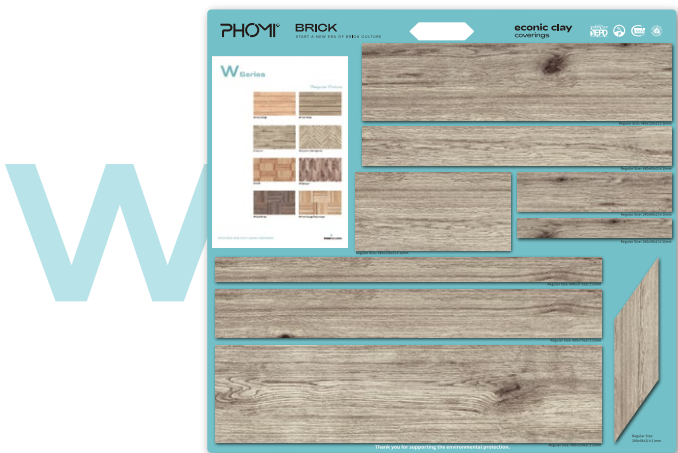

PHOMI BRICK Standard Sample Handheld Board

730x690 mm

W series

Certifications

1. UL: American Conference of Governmental Industrial
2. EU CE certification and Class A fireproof certification
3. Russia (GoST) standard certification
4. Polish Conference of Governmental Industrial
5. TPAT Customs-Trade Partnership
6. 2014/90/EU MED 96/98/ECe 2014/
7. Czech Republic fire safety A Class
8. Russia fire safety A Class
9. Malaysia fire safety A class
10. Singapore Greenable Green certification
11. Korea Green Building Material certification
12. UNIEN ISO 14021: Products contain at least 40 percent recyclable material before consumption
13. China certification and Class A fireproof certification
14. UNIEN ISO9001 National Quality Management System certification
15. China National Safety Standardization Production Certificate
16. China National Occupational Safety and Health Management System Administration
17. CCEP(China Certification for Environmental Products)
18. China 3-star Greenable Green certification

UL GREENGUARD

Singapore Green Label

CE certification

US Patent

EU Patent

China Invention Patent

National Torch Program

Certification No. 024-013-2219

Certification No. QAC/CN/135158-C

Certification No. US 8505840 B2 US 10155694 B2

Certification No. 2157139

Patent No. ZL 2017 1 0432380.X

Patent No. 2008GH31459