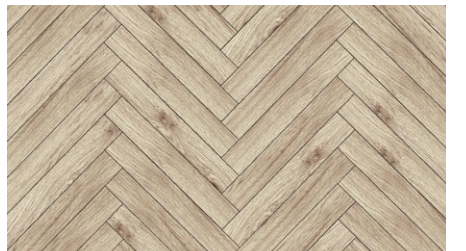

## E Nile Yellow

480x120 mm

Regular Colors

W Yoly Orange

W Yoly Yellow

W Autumn

W Autumn (Herringbone)

W Euler