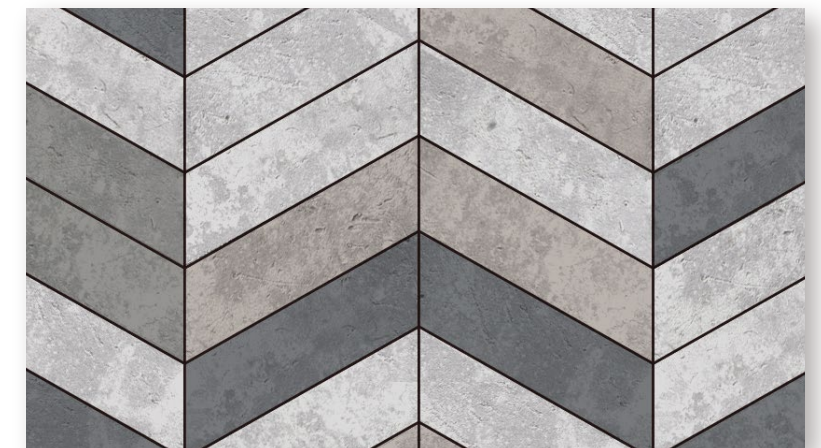

## G Os Red

480x120 mm

**G Silver Scales Grey**

600x150 mm