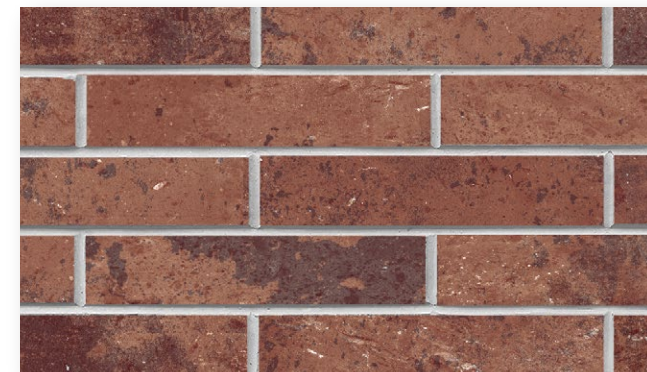

C Inks Grey

480x120 mm

C Inks Red

480x120 mm