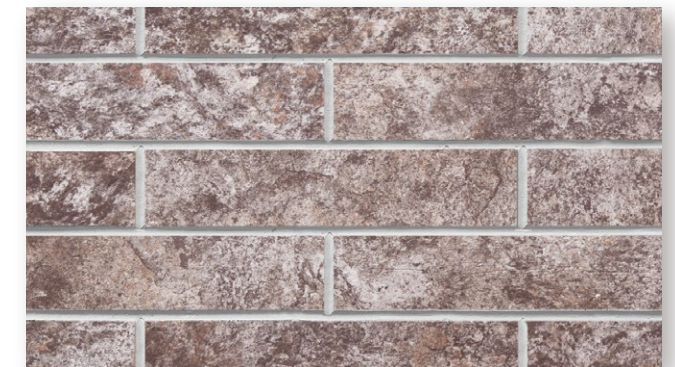

C Iced Brown

480x120 mm

C Inks Dark Brown

480x120 mm